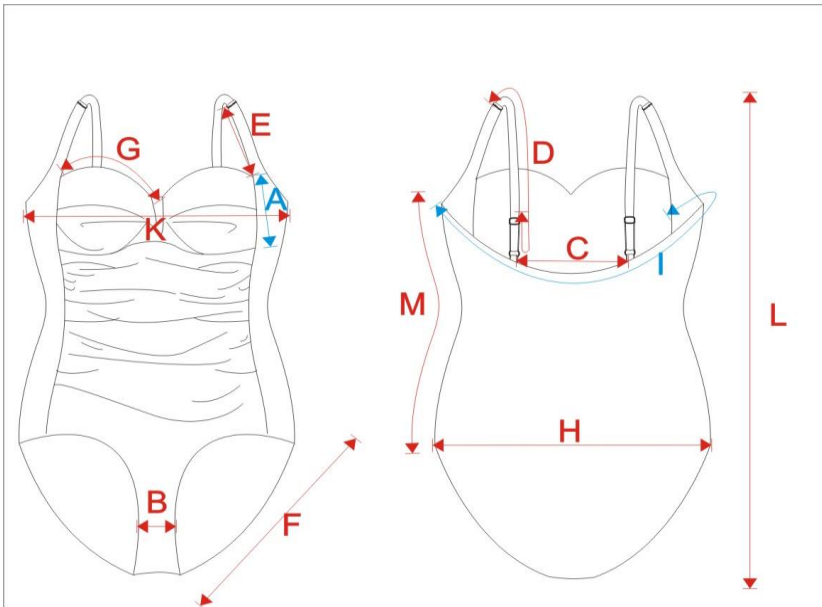

SLIM SWIM SIZE CHART

POSITION	SIZE	10	12	14	16	18
		S	M	L	XL	XXL
cup length	A	11	11.5	12	12.5	13
crotch width	B	6.8	6.8	6.8	6.8	6.8
the width between two straps	C	12.5	13	13.5	14	14.5
strap length	D	26	27	28	29	30
front strap length	E	14	14.2	14.4	14.7	14.9
1/2crotch	F	26.9	28	29.2	30.4	31.6
1/2front neck	G	13.6	14.3	15	15.7	16.4
1/2hip width	H	38	40	42	44	46
1/2back width with side	I	36.5	38.3	40.1	41.9	43.7
1/2bust width	K	35	37	39	41	43
total length	L	69	71	73	75	77
side length	M	34.5	35.4	36.3	37.2	38.1